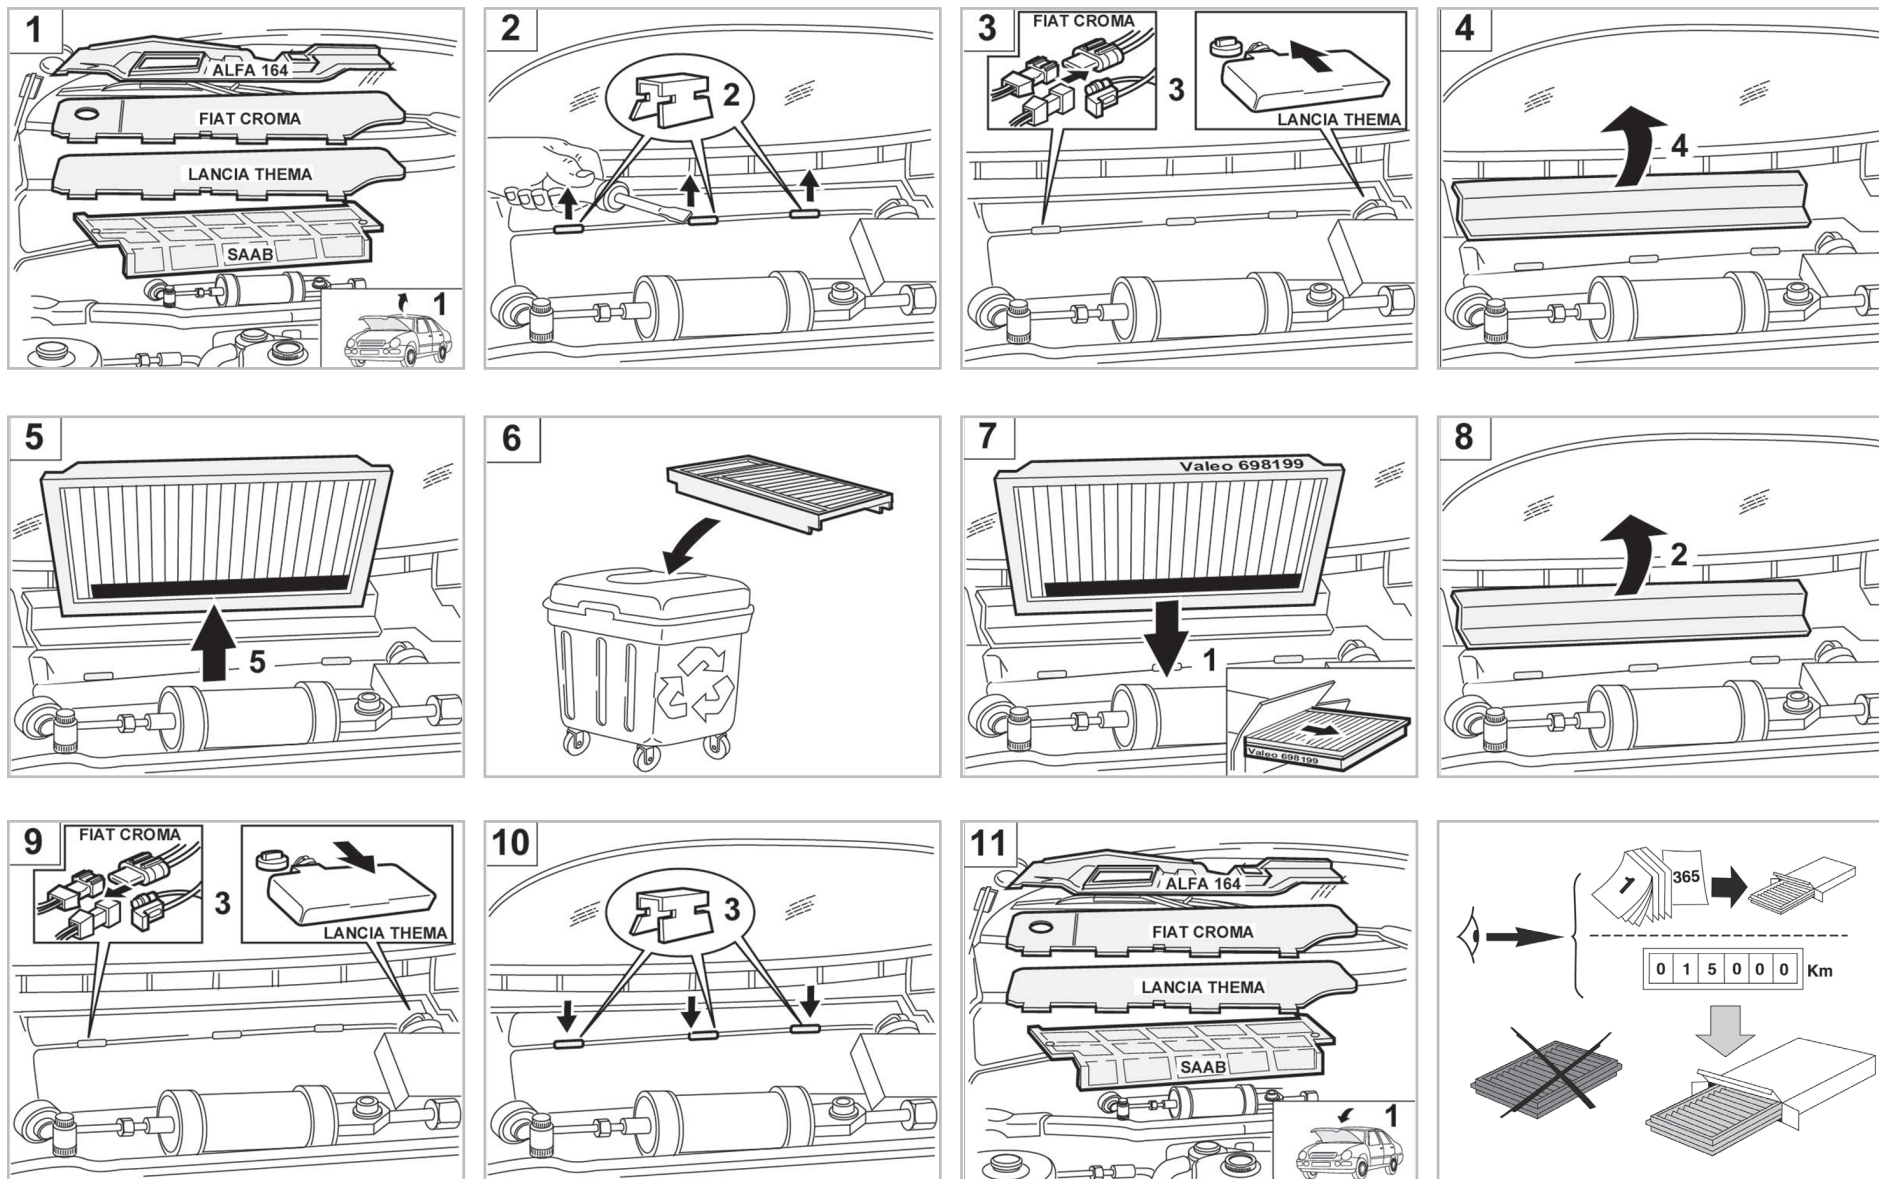

particle
filter

698199

FH303

PA

WANT TO
KNOW MORE?

www.valeo-techassist.com

FOR
ALFA ROMEO 164 A/C+ (09/92 > 09/98)
FIAT CROMA A/C+ (01/91 > 09/98)
LANCIA THEMA A/C+ (10/88 > 11/94)
SAAB 9000 A/C+ (06/84 > 07/91)